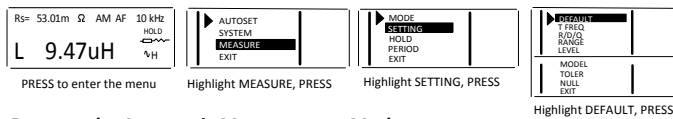

Enter Smart Tweezers™ Menu

PRESS to enter menu

Switch to a Manual Measurement mode

Reset Measurement Parameters to Default

Reset to the Automatic Measurement Mode

⚠ DISCHARGE CAPACITOR BEFORE MEASUREMENTS