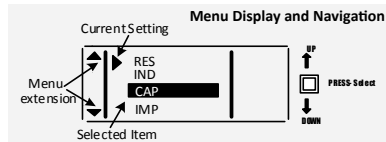

SMART TWEEZERS™ Colibri™ MODEL: ST55

Menu Structure