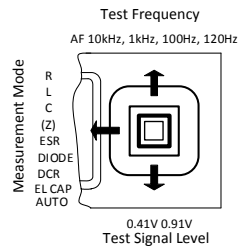

Quick Controls

Turn On Smart Tweezers™

PRESS to turn on Smart Tweezers™

Enter Smart Tweezers™ Menu

PRESS to enter menu