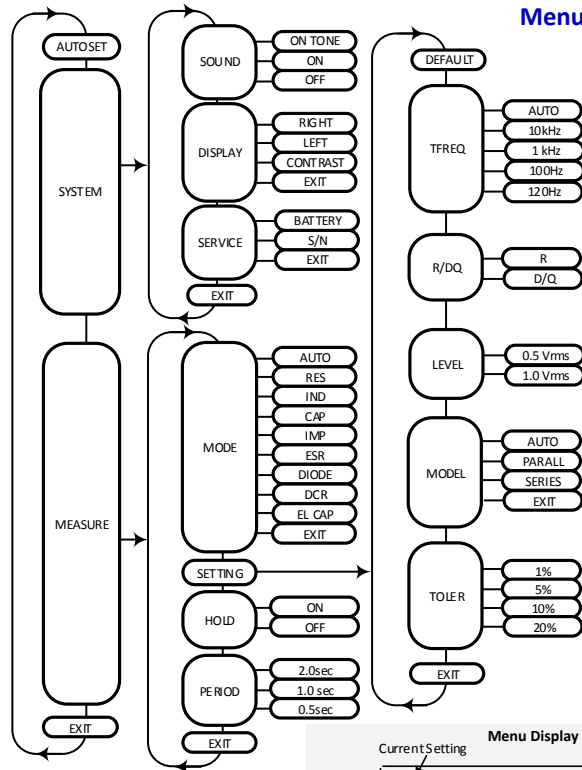

SMART TWEEZERS™ Colibri™ MODEL: ST55

Menu Structure

SMART TWEEZERS™ Colibri™ MODEL: ST55

Quick Start Guide

Navigation Control

Quick Controls

Turn On Smart Tweezers™

PRESS to turn on Smart Tweezers™

Enter Smart Tweezers™ Menu

PRESS to enter menu

Switch to a Manual Measurement mode

Reset Measurement Parameters to Default

Reset to the Automatic Measurement Mode

⚠ DISCHARGE CAPACITOR BEFORE MEASUREMENTS