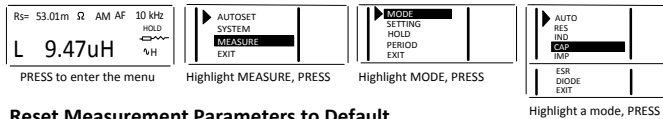

Enter Smart Tweezers™ Menu

PRESS to enter menu

Switch to a Manual Measurement mode

Reset Measurement Parameters to Default

Reset to the Automatic Measurement Mode

⚠ DISCHARGE CAPACITOR BEFORE MEASUREMENTS