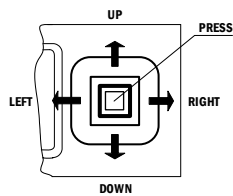

SMART TWEEZERS™ Colibri™ MODEL: ST55

Quick Start Guide

Navigation Control